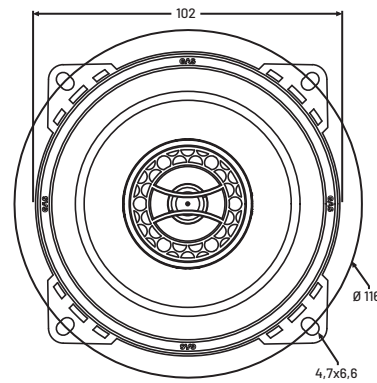

SPECIFICATIONS

MAD X2-44	
Component	Coaxial speaker
Woofer size	4" (102mm)
Tweeter size	0,51" (13mm)
Nominal impedance	4 Ohm
Power RMS	60W
Power MAX	120W
Freq. response	95-21 000Hz
Sensitivity	90dB

Woofer cone	IMPP + USG™
Woofer basket	Resonance Free Steel
Woofer suspension	NBR Rubber
Woofer magnet	H0 Ferrite
Woofer spider	Nomex/Cotton
Tweeter dome	Silk
Tweeter magnet	Neodymium
Crossover	HP 6dB H0 (100V)

DIMENSIONS (mm)

PARTS INCLUDED

Speaker
(2pcs)

Grill
(2pcs)

Cable 3m
(2pcs)

Screws
(8pcs)

Manual