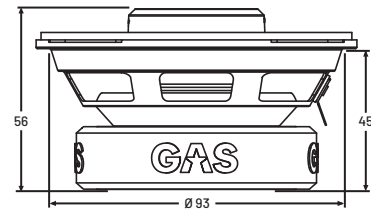

SPECIFICATIONS

MAD X2-44	
Component	Coaxial speaker
Woofer size	4" (102mm)
Tweeter size	0,51" (13mm)
Nominal impedance	4 Ohm
Power RMS	60W
Power MAX	120W
Freq. response	95-21 000Hz
Sensitivity	90dB

Woofer cone	IMPP + USG™
Woofer basket	Resonance Free Steel
Woofer suspension	NBR Rubber
Woofer magnet	H0 Ferrite
Woofer spider	Nomex/Cotton
Tweeter dome	Silk
Tweeter magnet	Neodymium
Crossover	HP 6dB H0 (100V)

DIMENSIONS (mm)

PARTS INCLUDED

Speaker
(2pcs)

Grill
(2pcs)

Cable 3m
(2pcs)

Screws
(8pcs)

Manual